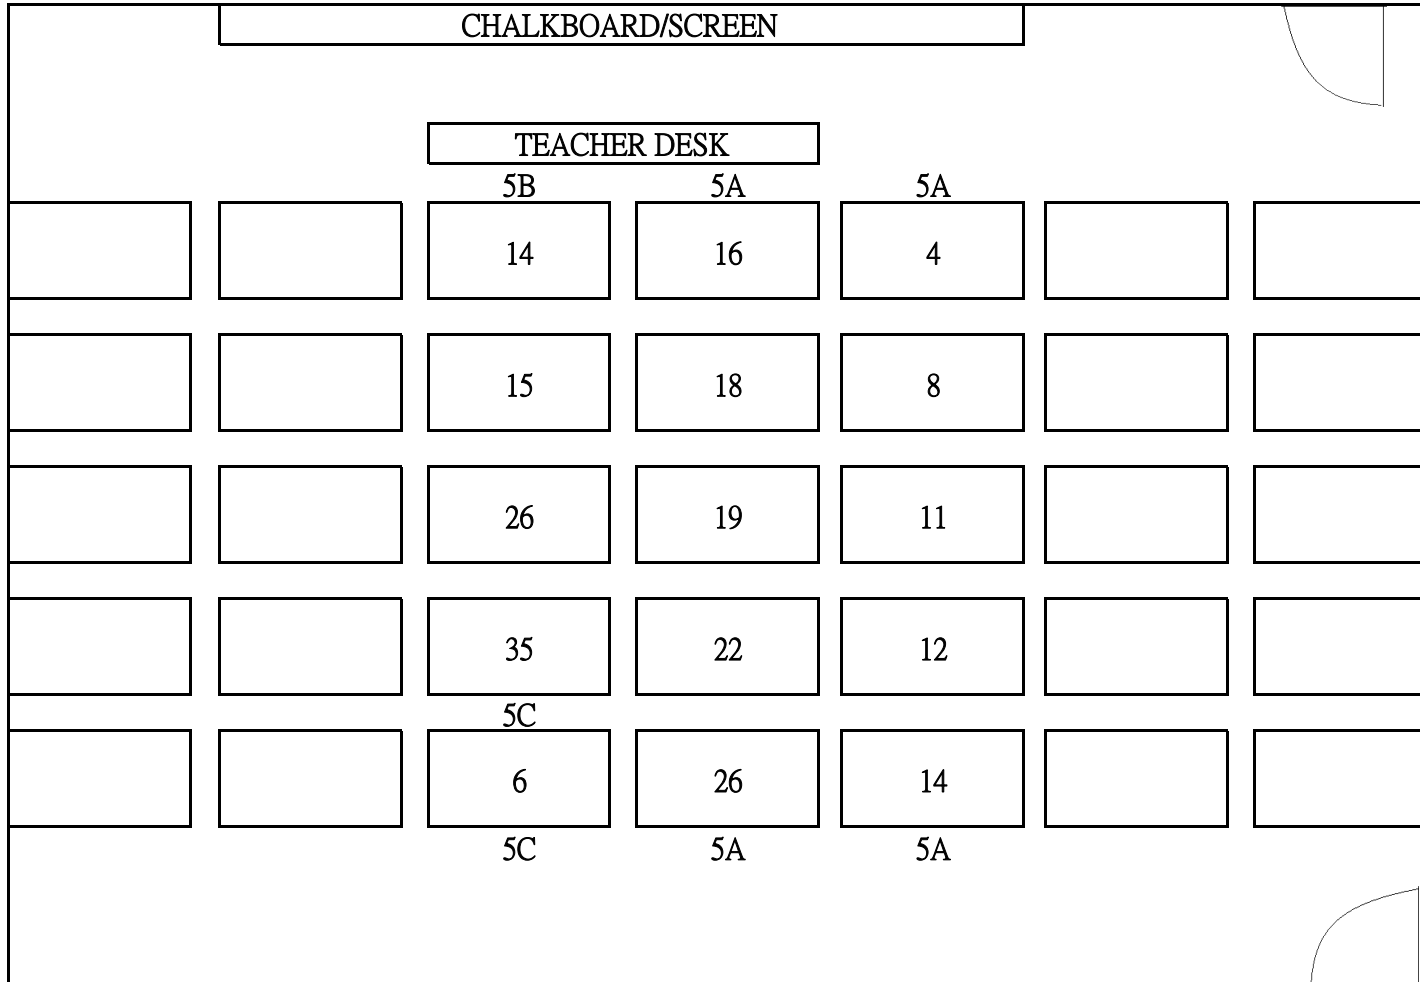

Subject: S5 Chemistry

Room: 614

SEATING PLAN OF CLASSROOM EXAMINATION CENTRE (2022-23)

Subject: S5D Chinese History

Room: 414

SEATING PLAN OF CLASSROOM EXAMINATION CENTRE (2022-23)

Subject: S5 M2

Room: 414

SEATING PLAN OF CLASSROOM EXAMINATION CENTRE (2022-23)

Subject: S5 BAFS

Room: 414

SEATING PLAN OF CLASSROOM EXAMINATION CENTRE (2022-23)

Subject: S5 (x2) Geography

Room: 414

SEATING PLAN OF EXAMINATION CENTRE (2022-23)