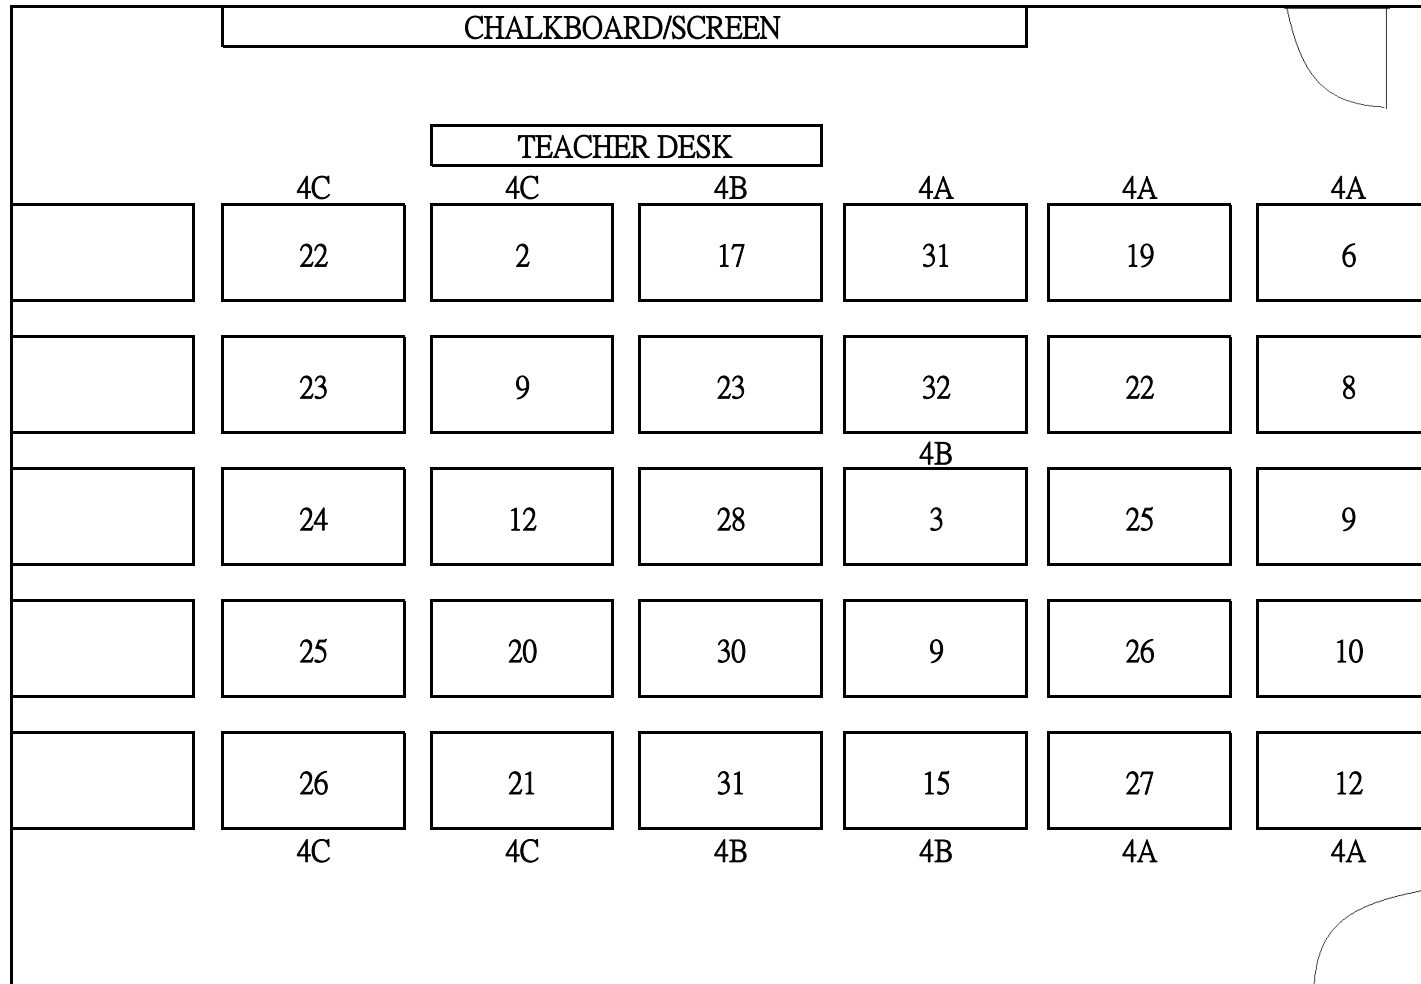

SEATING PLAN OF CLASSROOM EXAMINATION CENTRE (2022-23)

Class : S1-S4

Room:

CHALKBOARD/SCREEN						
TEACHER DESK						
31	26	21	16	11	6	1
32	27	22	17	12	7	2
33	28	23	18	13	8	3
34	29	24	19	14	9	4
35	30	25	20	15	10	5

SEATING PLAN OF CLASSROOM EXAMINATION CENTRE (2022-23)

Subject: S4 BAFS

Room: 216

SEATING PLAN OF CLASSROOM EXAMINATION CENTRE (2022-23)

Subject: S4 Biology

Room: 216

SEATING PLAN OF CLASSROOM EXAMINATION CENTRE (2022-23)

Subject: S4 Chemistry (x3)

Room: 216

SEATING PLAN OF CLASSROOM EXAMINATION CENTRE (2022-23)

Subject: S4D Chinese History

Room: 216

SEATING PLAN OF CLASSROOM EXAMINATION CENTRE (2022-23)

Subject: S4C Geography (x1)