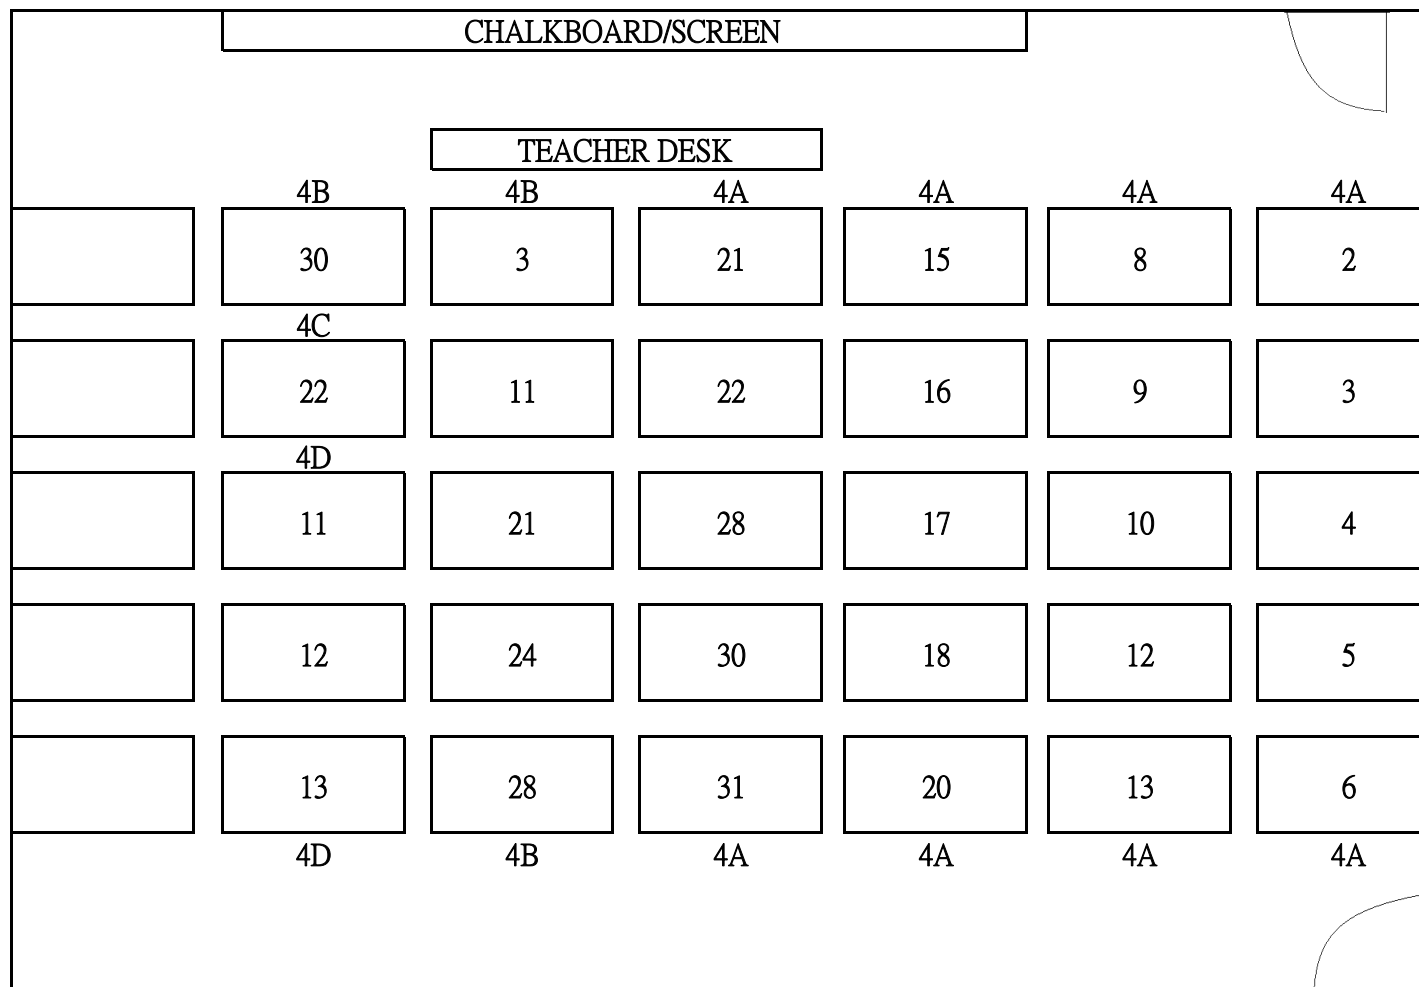

SEATING PLAN OF CLASSROOM EXAMINATION CENTRE (2022-23)

Class : S1-S4

Room:

CHALKBOARD/SCREEN						
TEACHER DESK						
31	26	21	16	11	6	1
32	27	22	17	12	7	2
33	28	23	18	13	8	3
34	29	24	19	14	9	4
35	30	25	20	15	10	5

SEATING PLAN OF CLASSROOM EXAMINATION CENTRE (2022-23)

Subject: S4 BAFS

Room: 216

SEATING PLAN OF CLASSROOM EXAMINATION CENTRE (2022-23)

Subject: S4 Biology

Room: 216

SEATING PLAN OF CLASSROOM EXAMINATION CENTRE (2022-23)

Subject: S4 Chemistry (x3)

Room: 216

SEATING PLAN OF CLASSROOM EXAMINATION CENTRE (2022-23)

Subject: S4D Chinese History

Room: 216

SEATING PLAN OF CLASSROOM EXAMINATION CENTRE (2022-23)

Subject: S4C Geography (x1)