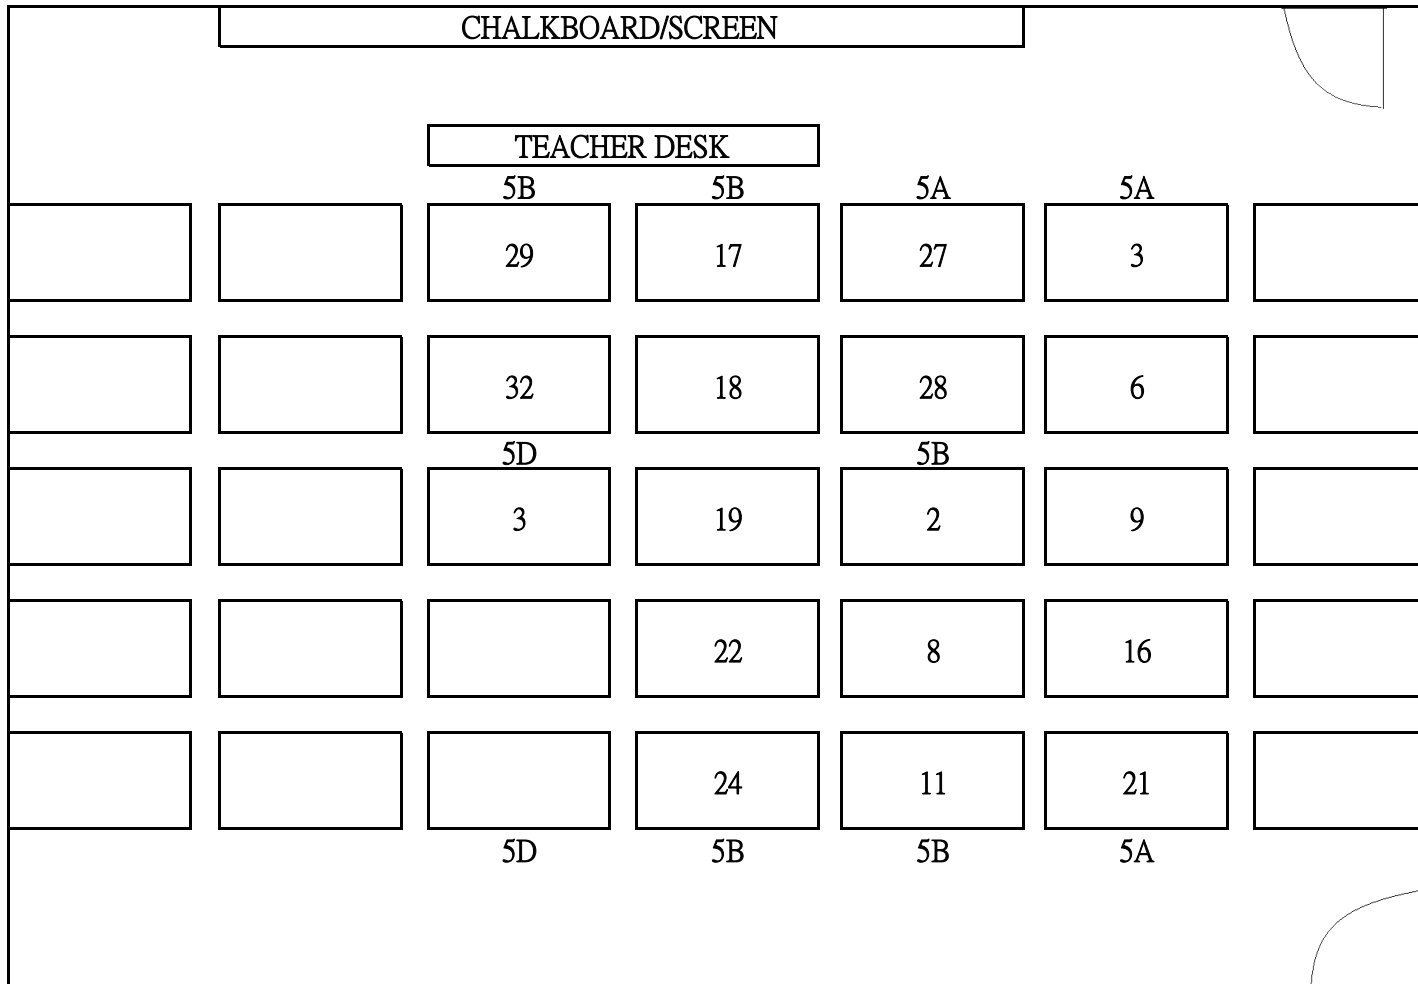

Subject: S5 Chemistry

Room: 614

SEATING PLAN OF CLASSROOM EXAMINATION CENTRE (2022-23)

Subject: S5D Chinese History

Room: 414

SEATING PLAN OF CLASSROOM EXAMINATION CENTRE (2022-23)

Subject: S5 M2

Room: 414

SEATING PLAN OF CLASSROOM EXAMINATION CENTRE (2022-23)

Subject: S5 BAFS

Room: 414

SEATING PLAN OF CLASSROOM EXAMINATION CENTRE (2022-23)

Subject: S5 (x2) Geography

Room: 414

SEATING PLAN OF EXAMINATION CENTRE (2022-23)