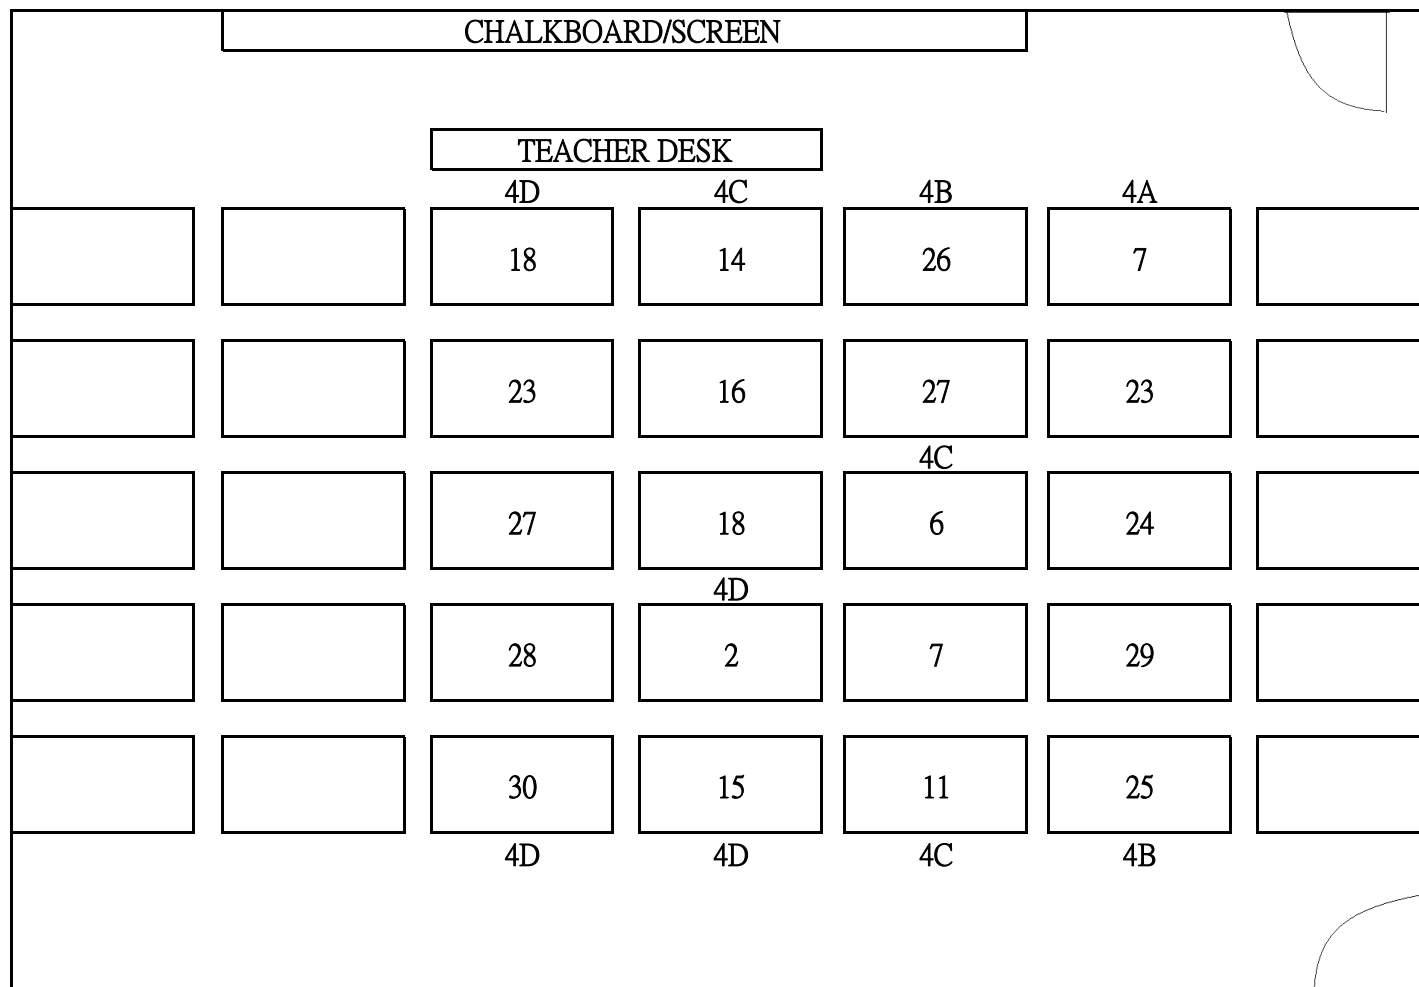

Room: 216

SEATING PLAN OF CLASSROOM EXAMINATION CENTRE (2022-23)

Subject: S4 Chinese Literature

Room: 314

SEATING PLAN OF CLASSROOM EXAMINATION CENTRE (2022-23)

Subject: S4 Chemistry (x2)

Room: 314

SEATING PLAN OF CLASSROOM EXAMINATION CENTRE (2022-23)

Subject: S4 Geography (x2)

Room: 314

SEATING PLAN OF CLASSROOM EXAMINATION CENTRE (2022-23)

Subject: S4 ICT

Room: 314

SEATING PLAN OF CLASSROOM EXAMINATION CENTRE (2022-23)

Subject: S4A Physics (x1)

Room: 401