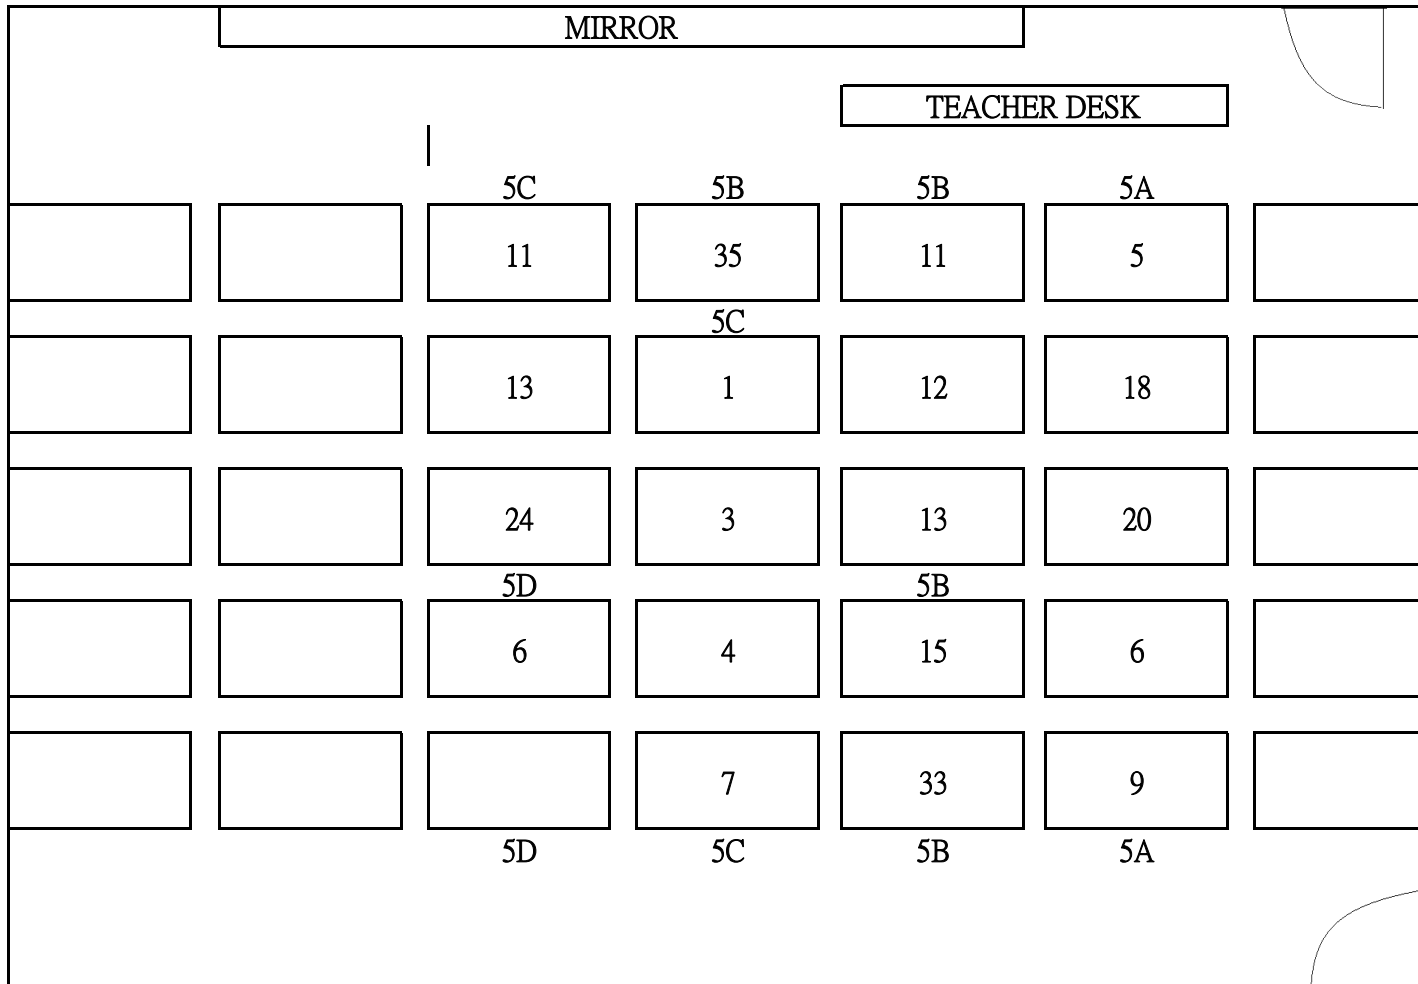

SEATING PLAN OF CLASSROOM EXAMINATION CENTRE (2022-23)

Subject: S5 Economics

Room: 614

MIRROR						
TEACHER DESK						
5C	5B	5B	5B	5B	5B	5A
27	34	25	18	9	4	3
5D	5C					
11	5	29	19	10	5	10
14	10	30	21	12	6	25
						5B
	21	31	22	14	7	1
	25	32	23	16	8	2
5C	5C	5B	5B	5B	5B	5B

SEATING PLAN OF CLASSROOM EXAMINATION CENTRE (2022-23)

Subject: S5 ICT

Room: 614

SEATING PLAN OF CLASSROOM EXAMINATION CENTRE (2022-23)

Subject: S5 VA

Room: 614

SEATING PLAN OF CLASSROOM EXAMINATION CENTRE (2022-23)