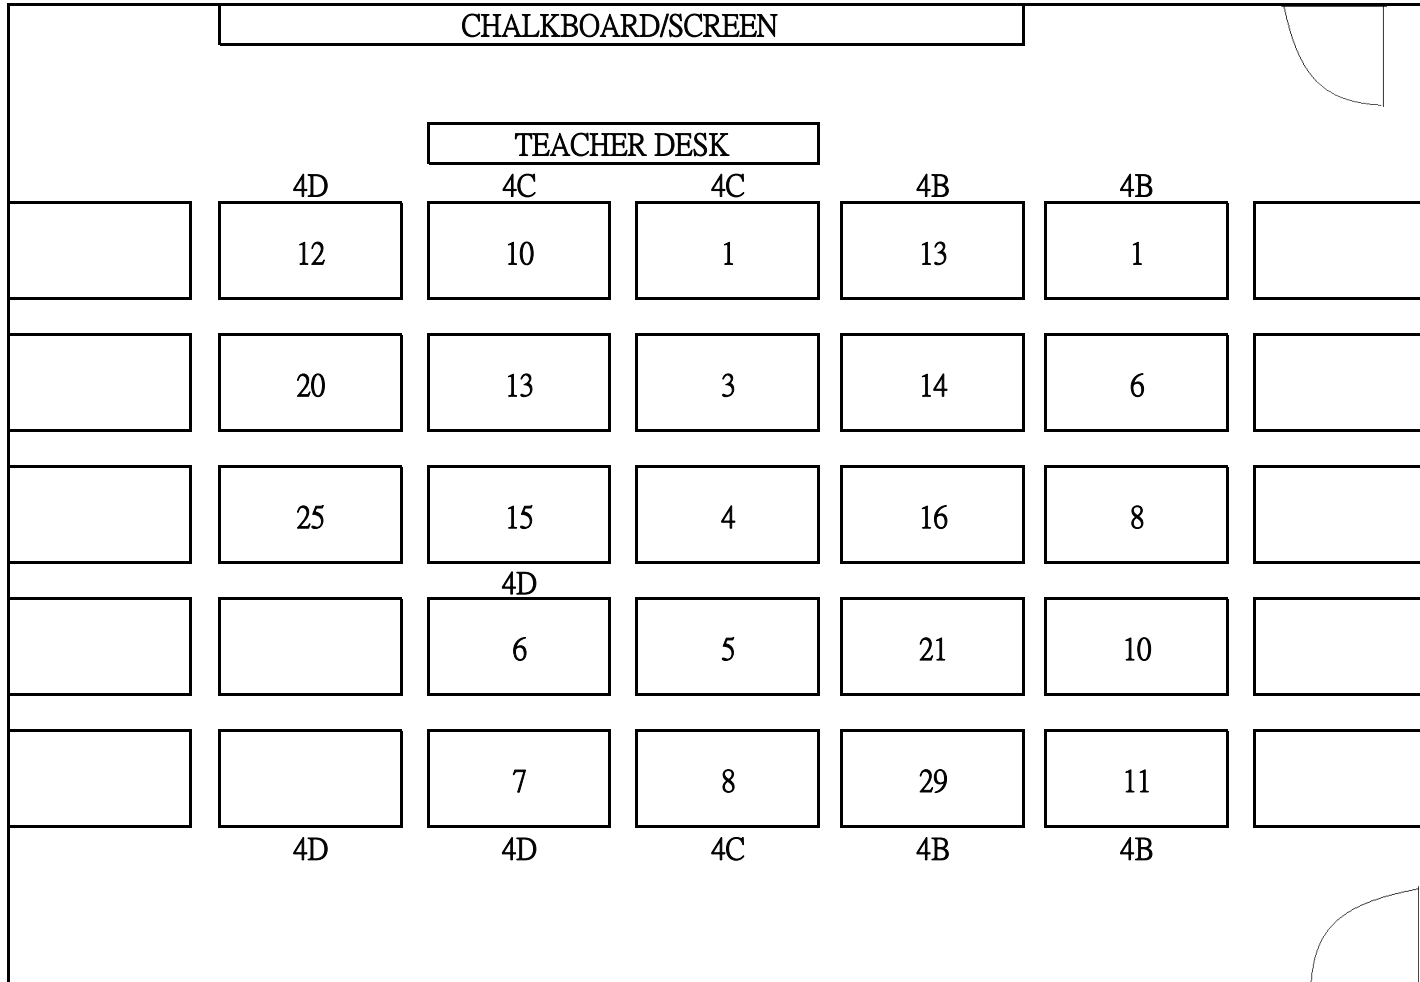

SEATING PLAN OF CLASSROOM EXAMINATION CENTRE (2022-23)

Subject: S4 Physics (x2)

Room: 314