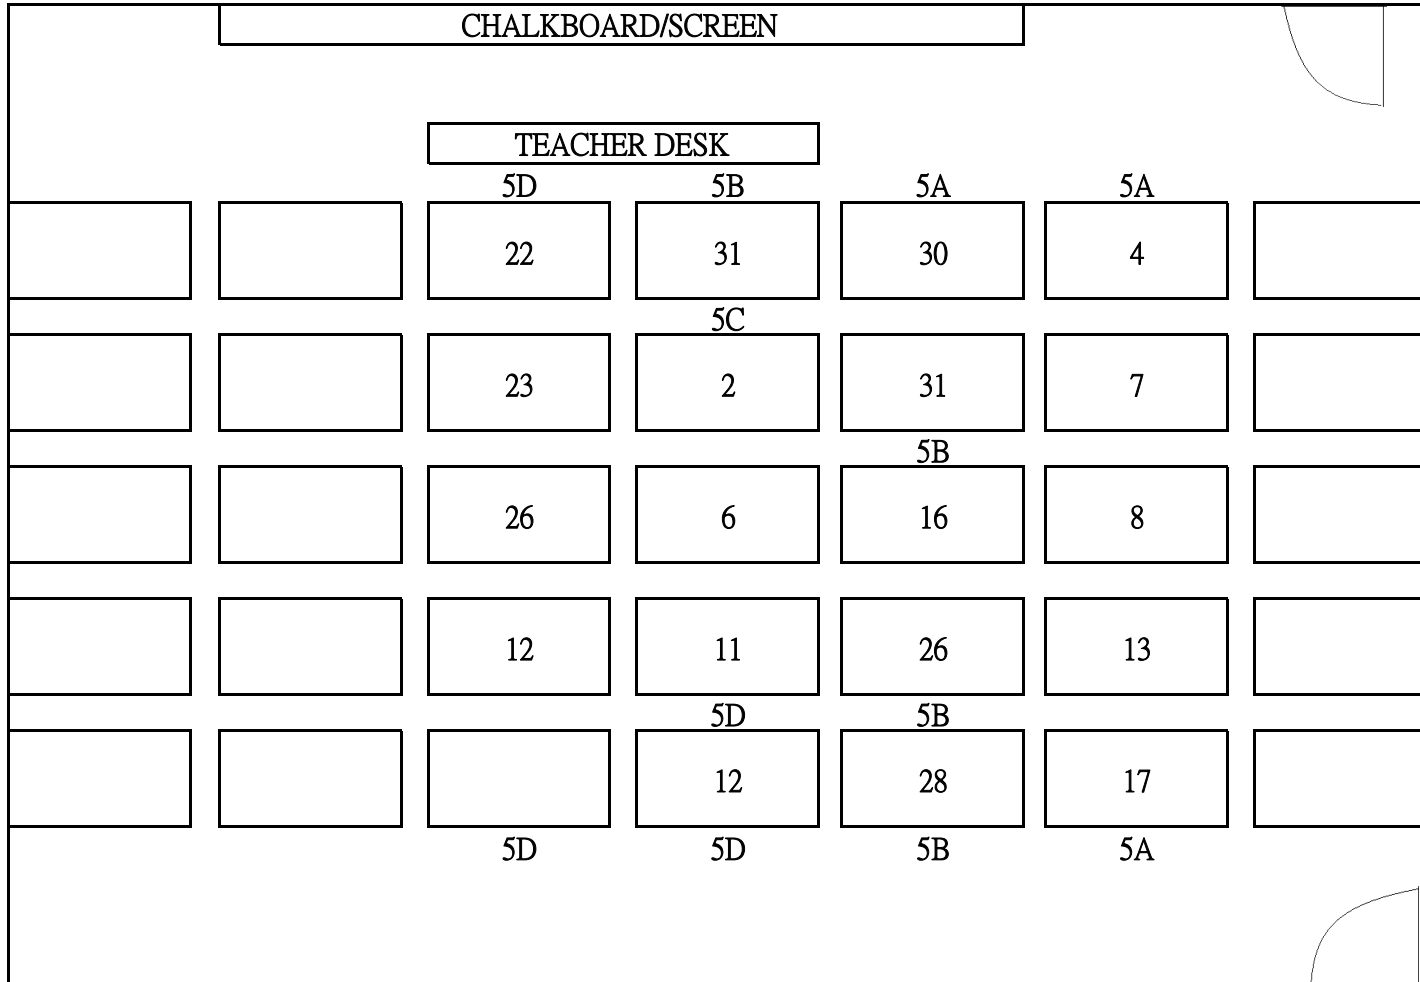

SEATING PLAN OF CLASSROOM EXAMINATION CENTRE (2022-23)

Subject: S4 VA

Room: 614

SEATING PLAN OF CLASSROOM EXAMINATION CENTRE (2022-23)

Subject: S5 Biology

Room: 216

SEATING PLAN OF CLASSROOM EXAMINATION CENTRE (2022-23)

Subject: S5A (x1) Physics

Room: 216

SEATING PLAN OF CLASSROOM EXAMINATION CENTRE (2022-23)

Subject: S5 Chinese Literature

Room: 314

SEATING PLAN OF CLASSROOM EXAMINATION CENTRE (2022-23)

Subject: S5C (x1) Geography