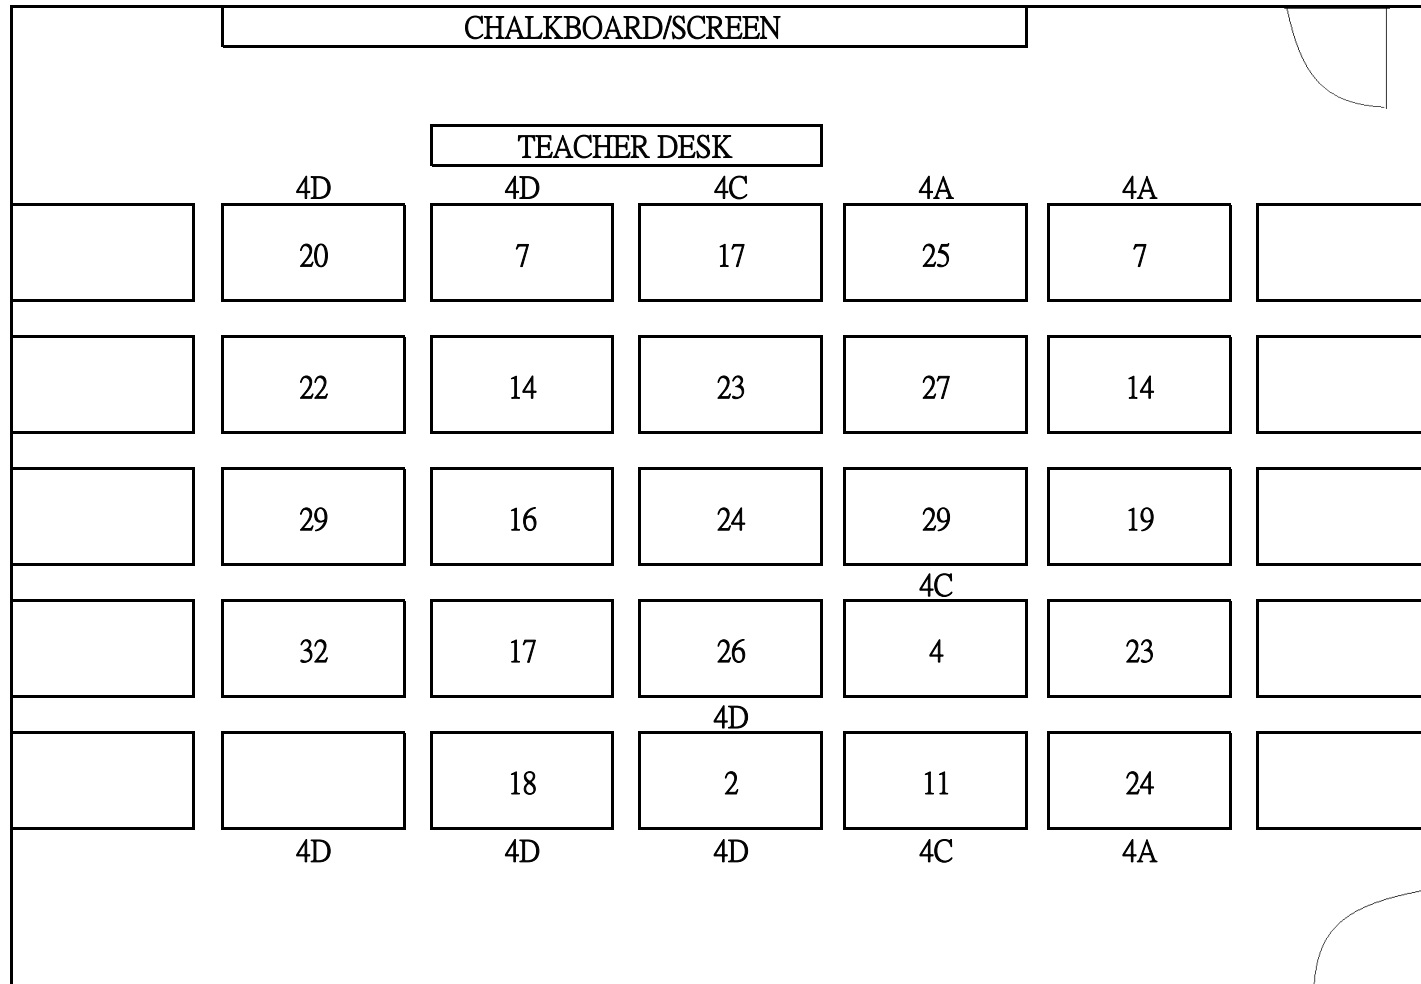

SEATING PLAN OF CLASSROOM EXAMINATION CENTRE (2022-23)

Subject: S4 Physics (x2)

Room: 314

SEATING PLAN OF CLASSROOM EXAMINATION CENTRE (2022-23)

Subject: S4 Economic (x3)

Room: 414

SEATING PLAN OF CLASSROOM EXAMINATION CENTRE (2022-23)