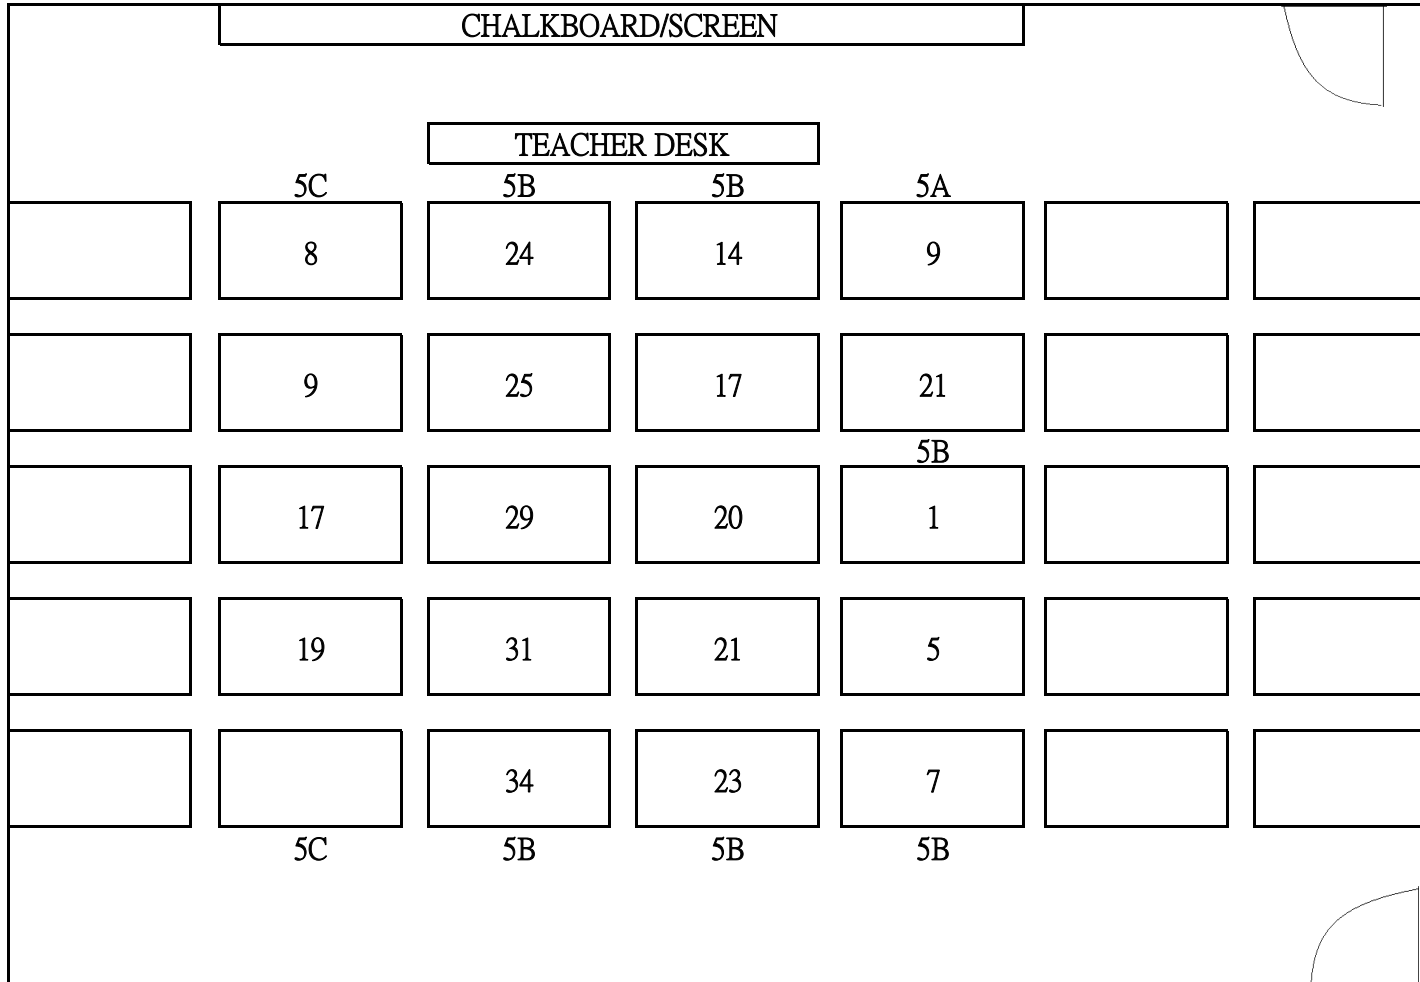

Subject: S5 Chemistry

Room: 614

SEATING PLAN OF CLASSROOM EXAMINATION CENTRE (2022-23)

Subject: S5D Chinese History

Room: 414

SEATING PLAN OF CLASSROOM EXAMINATION CENTRE (2022-23)

Subject: S5 M2

Room: 414

SEATING PLAN OF CLASSROOM EXAMINATION CENTRE (2022-23)

Subject: S5 BAFS

Room: 414

SEATING PLAN OF CLASSROOM EXAMINATION CENTRE (2022-23)

Subject: S5 (x2) Geography

Room: 414

SEATING PLAN OF EXAMINATION CENTRE (2022-23)