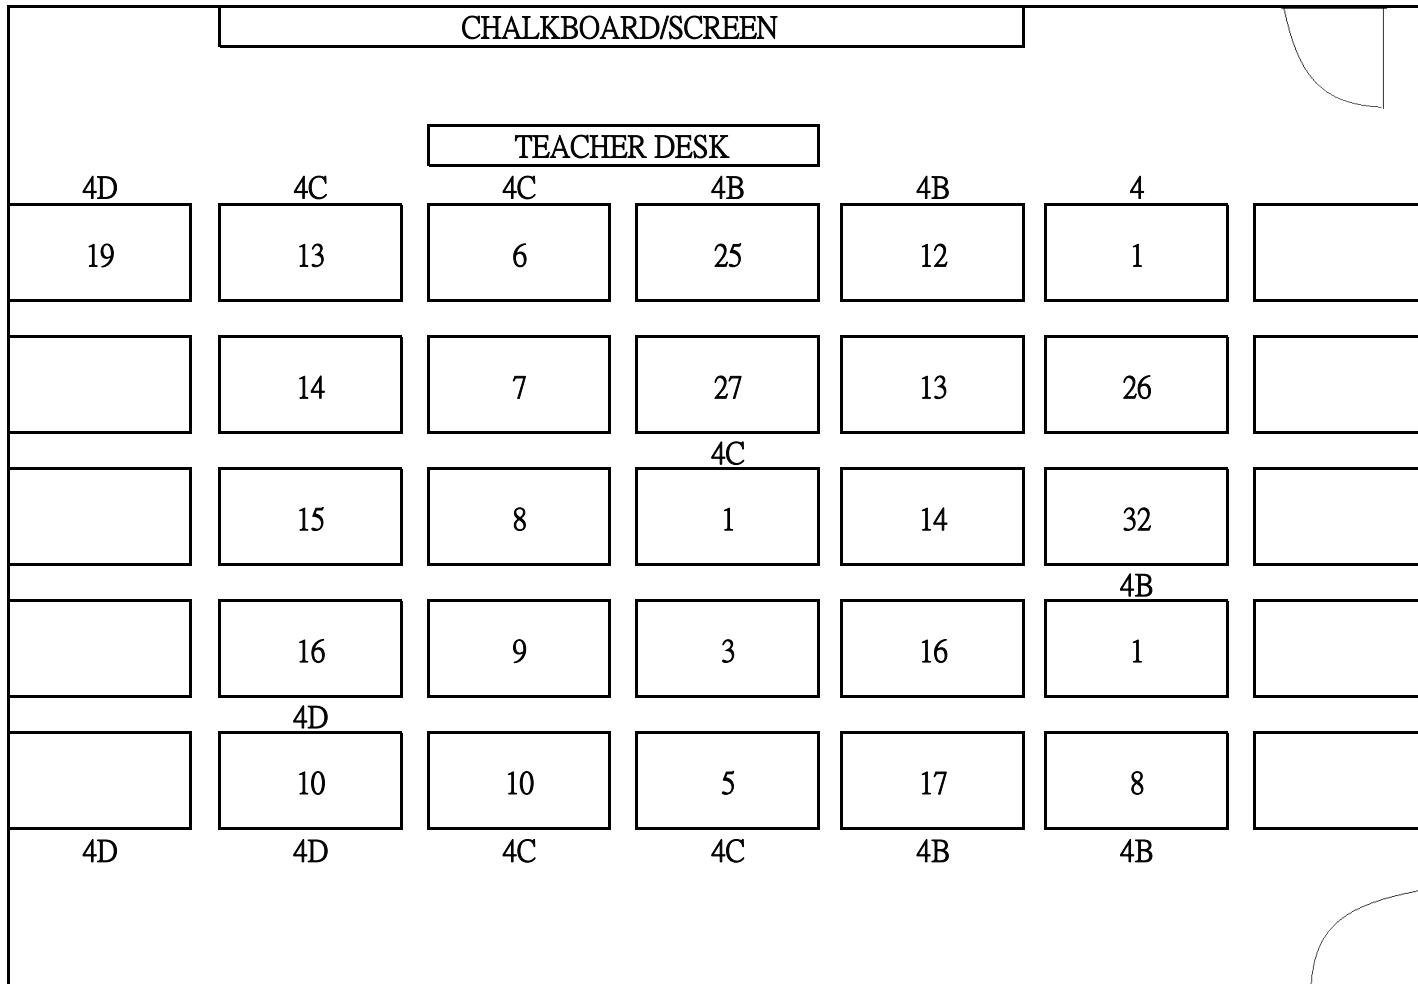

Room: 216

SEATING PLAN OF CLASSROOM EXAMINATION CENTRE (2022-23)

Subject: S4 Chinese Literature

Room: 314

SEATING PLAN OF CLASSROOM EXAMINATION CENTRE (2022-23)

Subject: S4 Chemistry (x2)

Room: 314

SEATING PLAN OF CLASSROOM EXAMINATION CENTRE (2022-23)

Subject: S4 Geography (x2)

Room: 314

SEATING PLAN OF CLASSROOM EXAMINATION CENTRE (2022-23)

Subject: S4 ICT

Room: 314

SEATING PLAN OF CLASSROOM EXAMINATION CENTRE (2022-23)

Subject: S4A Physics (x1)

Room: 401

SEATING PLAN OF CLASSROOM EXAMINATION CENTRE (2022-23)

Subject: S4 Physics (x2)

Room: 314

SEATING PLAN OF CLASSROOM EXAMINATION CENTRE (2022-23)

Subject: S4 Economic (x3)

Room: 414

SEATING PLAN OF CLASSROOM EXAMINATION CENTRE (2022-23)