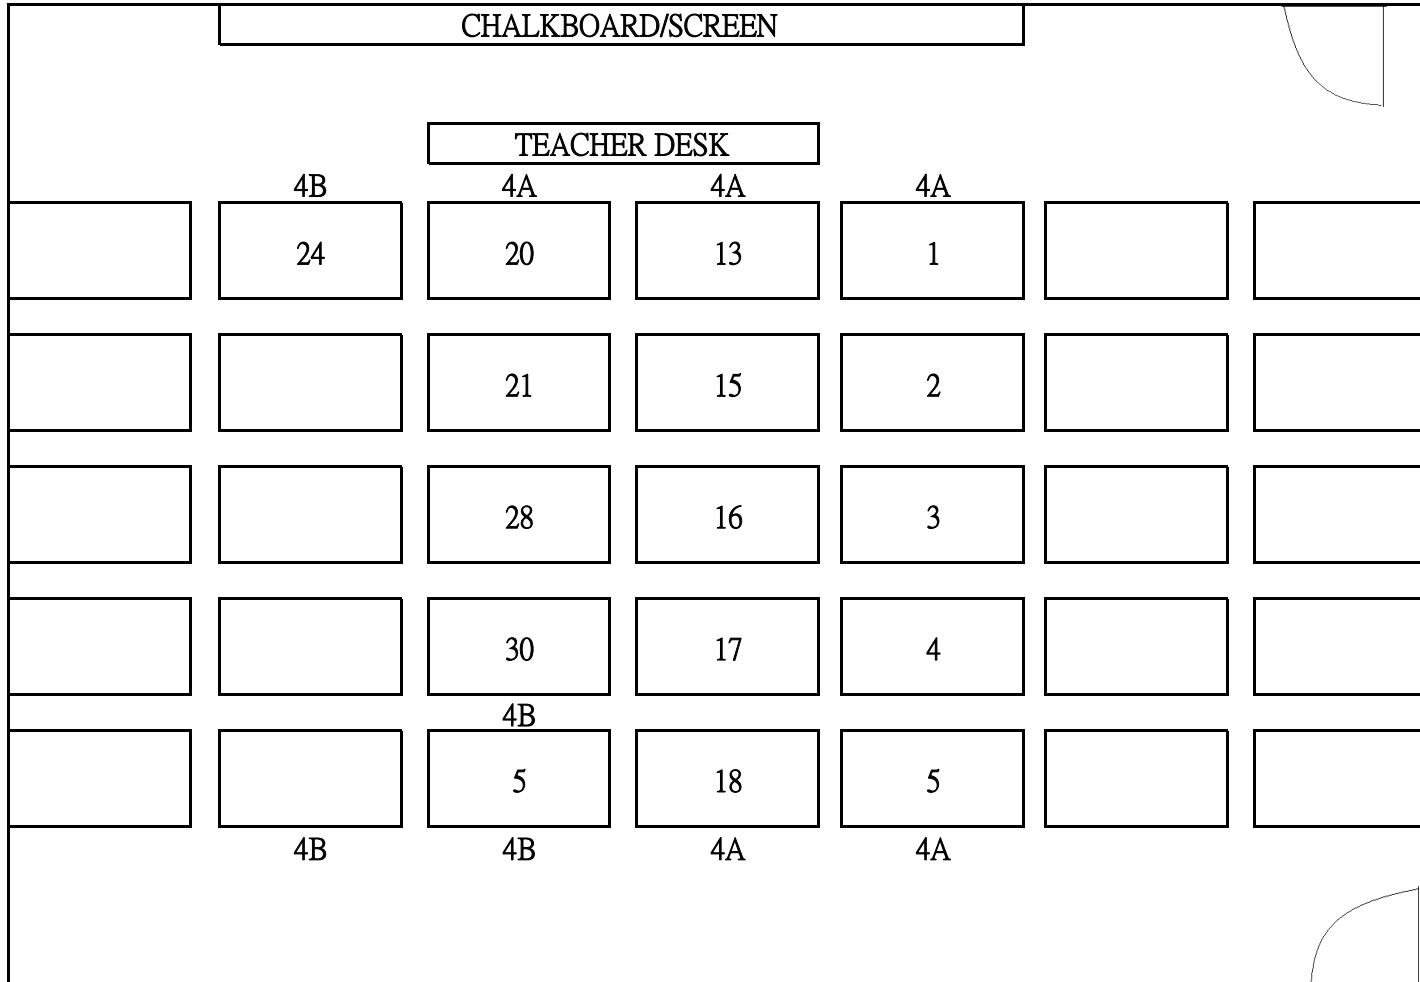

Subject: S4 Ethics and RS

Room: 414

SEATING PLAN OF CLASSROOM EXAMINATION CENTRE (2022-23)

Subject: S4 M2

Room: 414

SEATING PLAN OF CLASSROOM EXAMINATION CENTRE (2022-23)

Subject: S4B Economic (x1)

Room: 314

SEATING PLAN OF CLASSROOM EXAMINATION CENTRE (2022-23)

Subject: S4 VA

Room: 614

SEATING PLAN OF CLASSROOM EXAMINATION CENTRE (2022-23)

Subject: S5 Biology

Room: 216

SEATING PLAN OF CLASSROOM EXAMINATION CENTRE (2022-23)